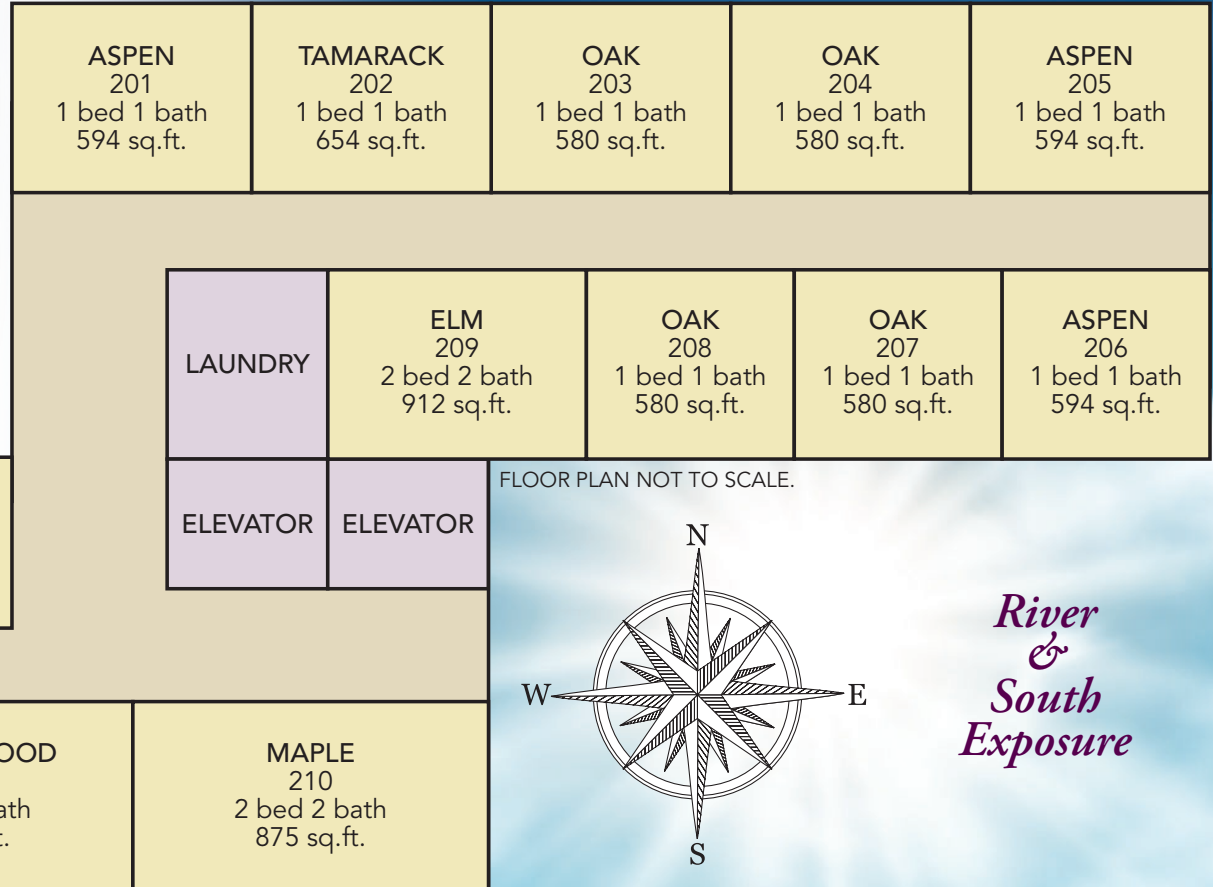

The Landing at Riverwood Square Pricing Sheet

Locally Owned Proudly Canadian

1778 Pembina Hwy, Winnipeg, MB R3T 1R2
P: 204.275.7632 | F: 204.261.3484 | www.riverwoodsquare.com

Live Life Here

River & South Exposure

✓ Hydro, Gas, Water, Utilities	Included
✓ Cable	Included
✓ Support Service	Included
✓ Telephone	Extra
✓ Uncovered Parking	\$125
✓ Covered Parking	\$145
✓ Second Person Fee	\$795

Please refer to Rental Package Sheet for further breakdown on inclusions