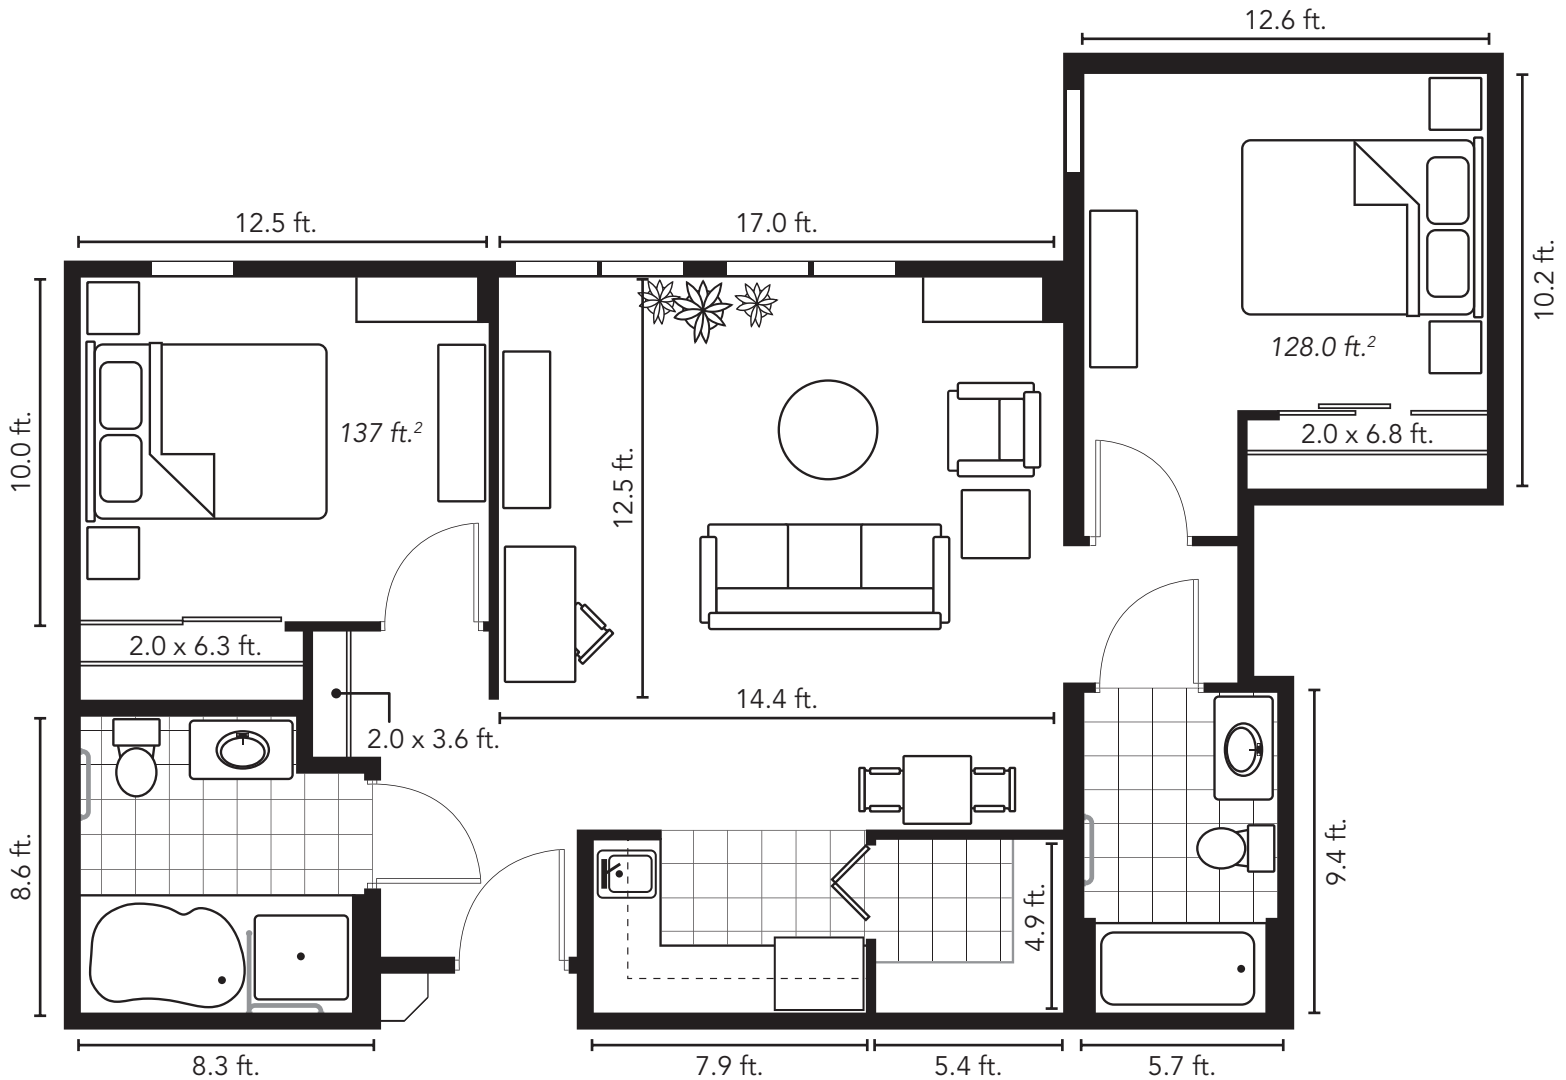

Live Life Here.

the **Elm**

Bedrooms: 2
Square Footage: 912

The Landing
at
RIVERWOOD SQUARE

Live Life Here

Winnipeg's signature tree names our signature two-bedroom units with south-facing city and river views from double-sized floor to ceiling windows and bedroom wings separated by a large livingroom. The Elm features a large 8'x8' bathroom with separate shower and a second bathroom with a tub, each tastefully appointed with furnishings from the Debbie Travis design collection. The roomy kitchenette features exquisite cabinetry and modern stainless steel appliances, with storage in the large walk-in alcove and room for a breakfast nook.