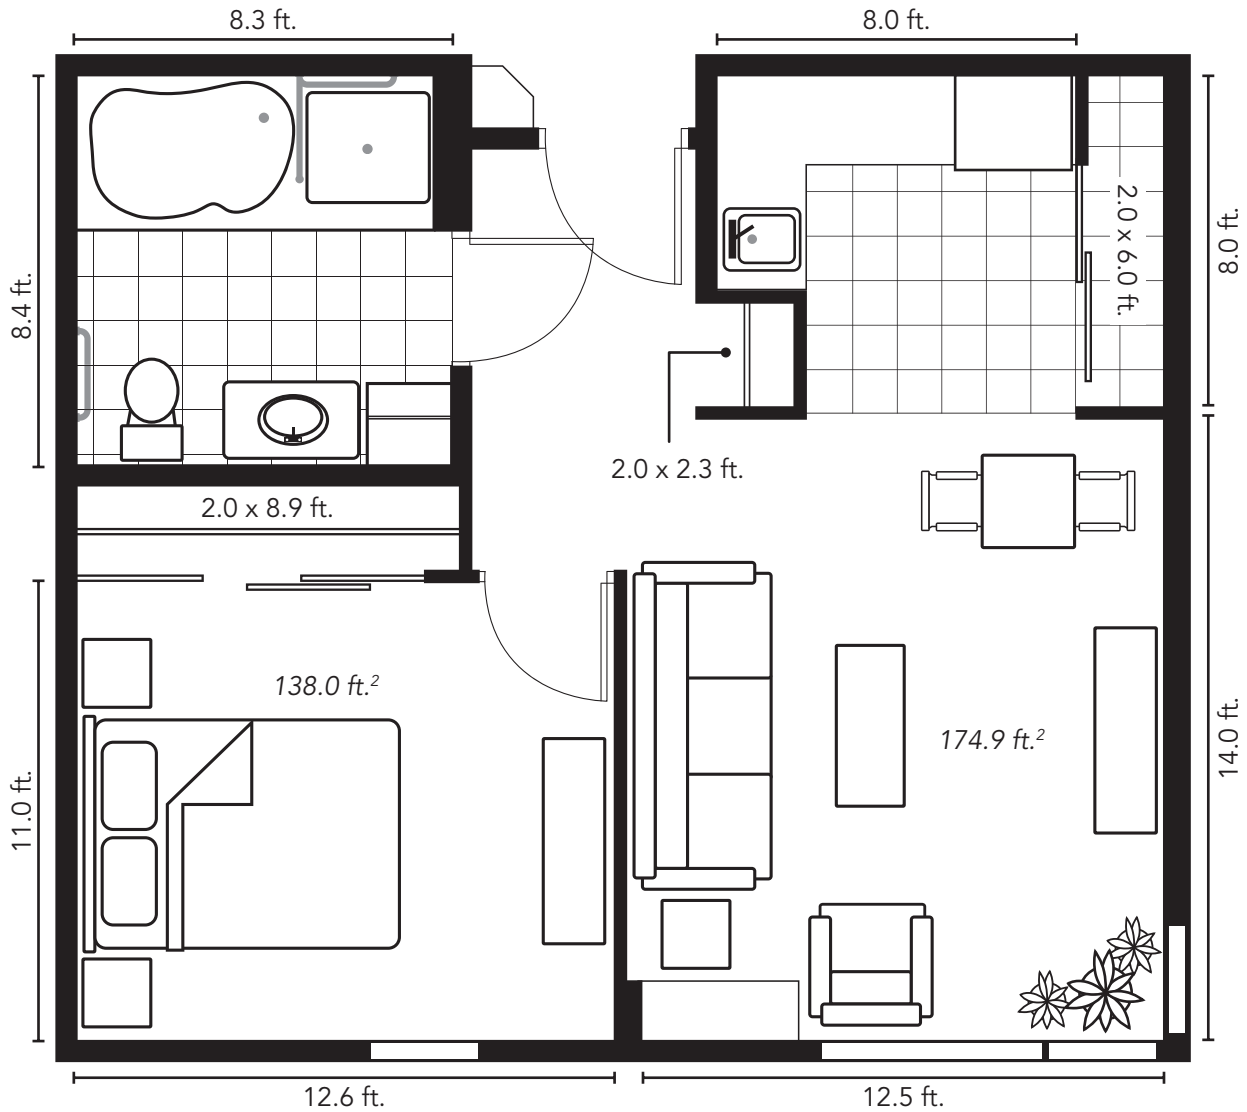

*Live Life Here.*

the **Birch**

Bedrooms: 1  
Square Footage: 566

*The Landing*  
at  
RIVERWOOD SQUARE

*Live Life Here*

Evening sunsets viewed from large floor to ceiling corner windows are the calling card of these one-bedroom units located in the west corners of the Landing. The Birch features a large 8'x8' bathroom with separate shower that is tastefully appointed with bathroom furnishings from the Debbie Travis design collection. The roomy kitchenette features exquisite cabinetry, modern stainless steel appliances, and a large storage closet.