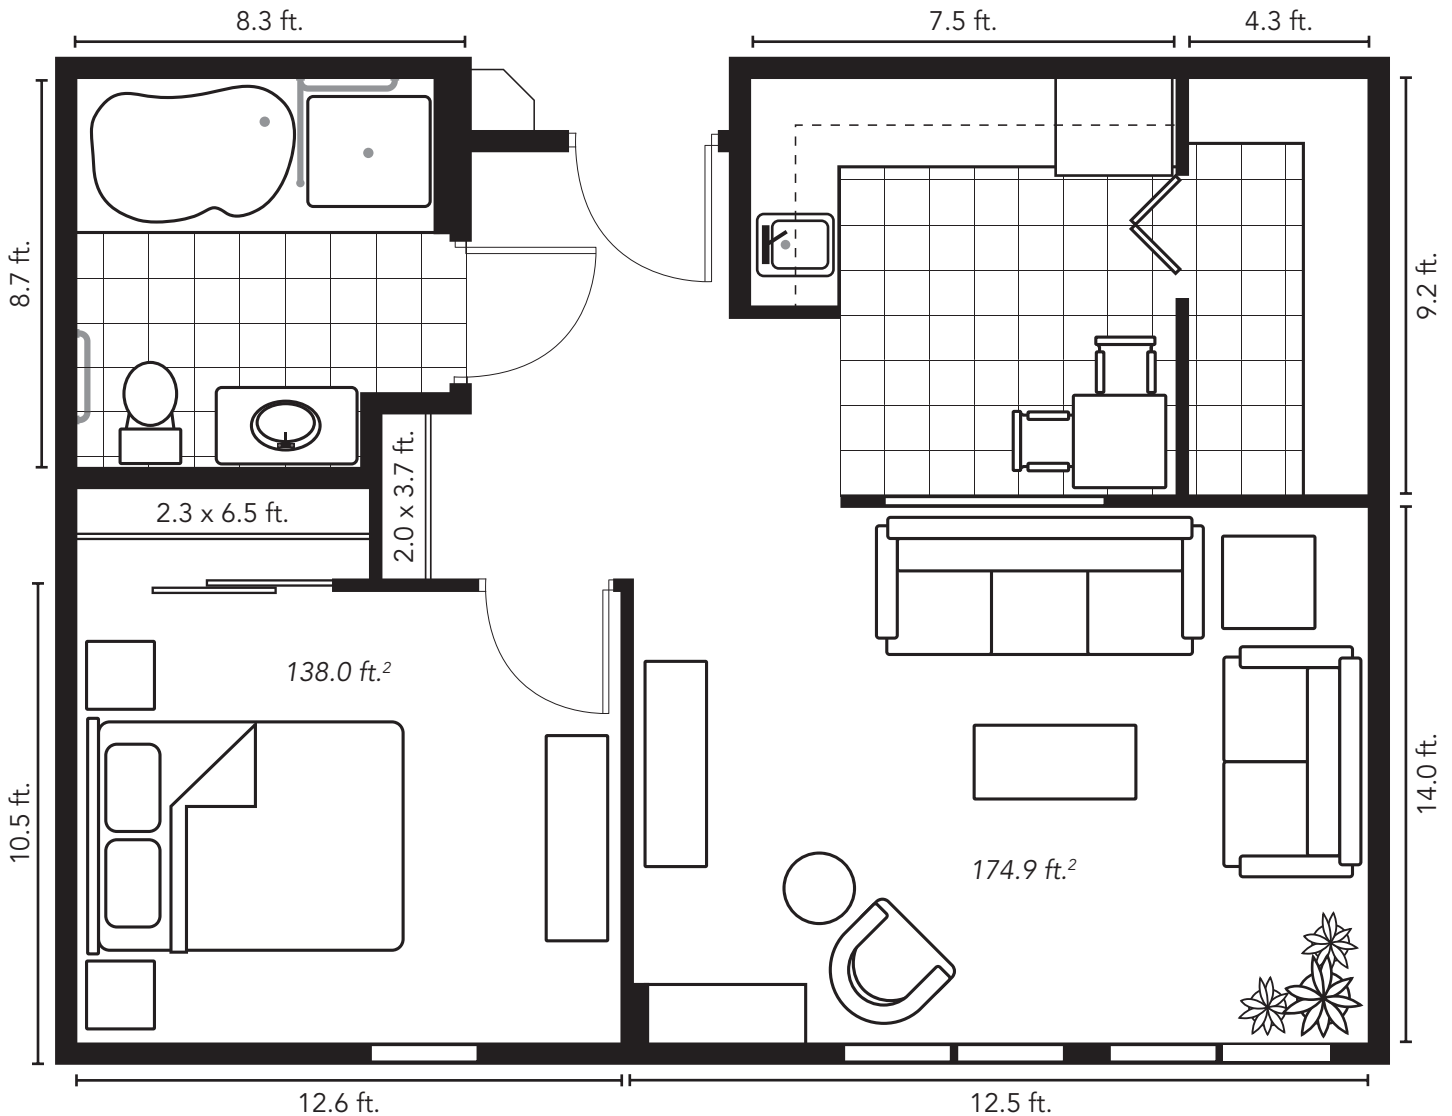

Live Life Here.

the Tamarack

Bedrooms: 1
Square Footage: 654

The Landing
at
RIVERWOOD SQUARE

Live Life Here

Our largest one-bedroom units face north and boast a large living room with double-size floor to ceiling windows that fill the room with natural light. The Tamarack features a large 8'x8' bathroom with separate shower that is tastefully appointed with bathroom furnishings from the Debbie Travis design collection. The large kitchenette features exquisite cabinetry and modern stainless steel appliances, with storage in the large walk-in alcove and room for a breakfast nook.