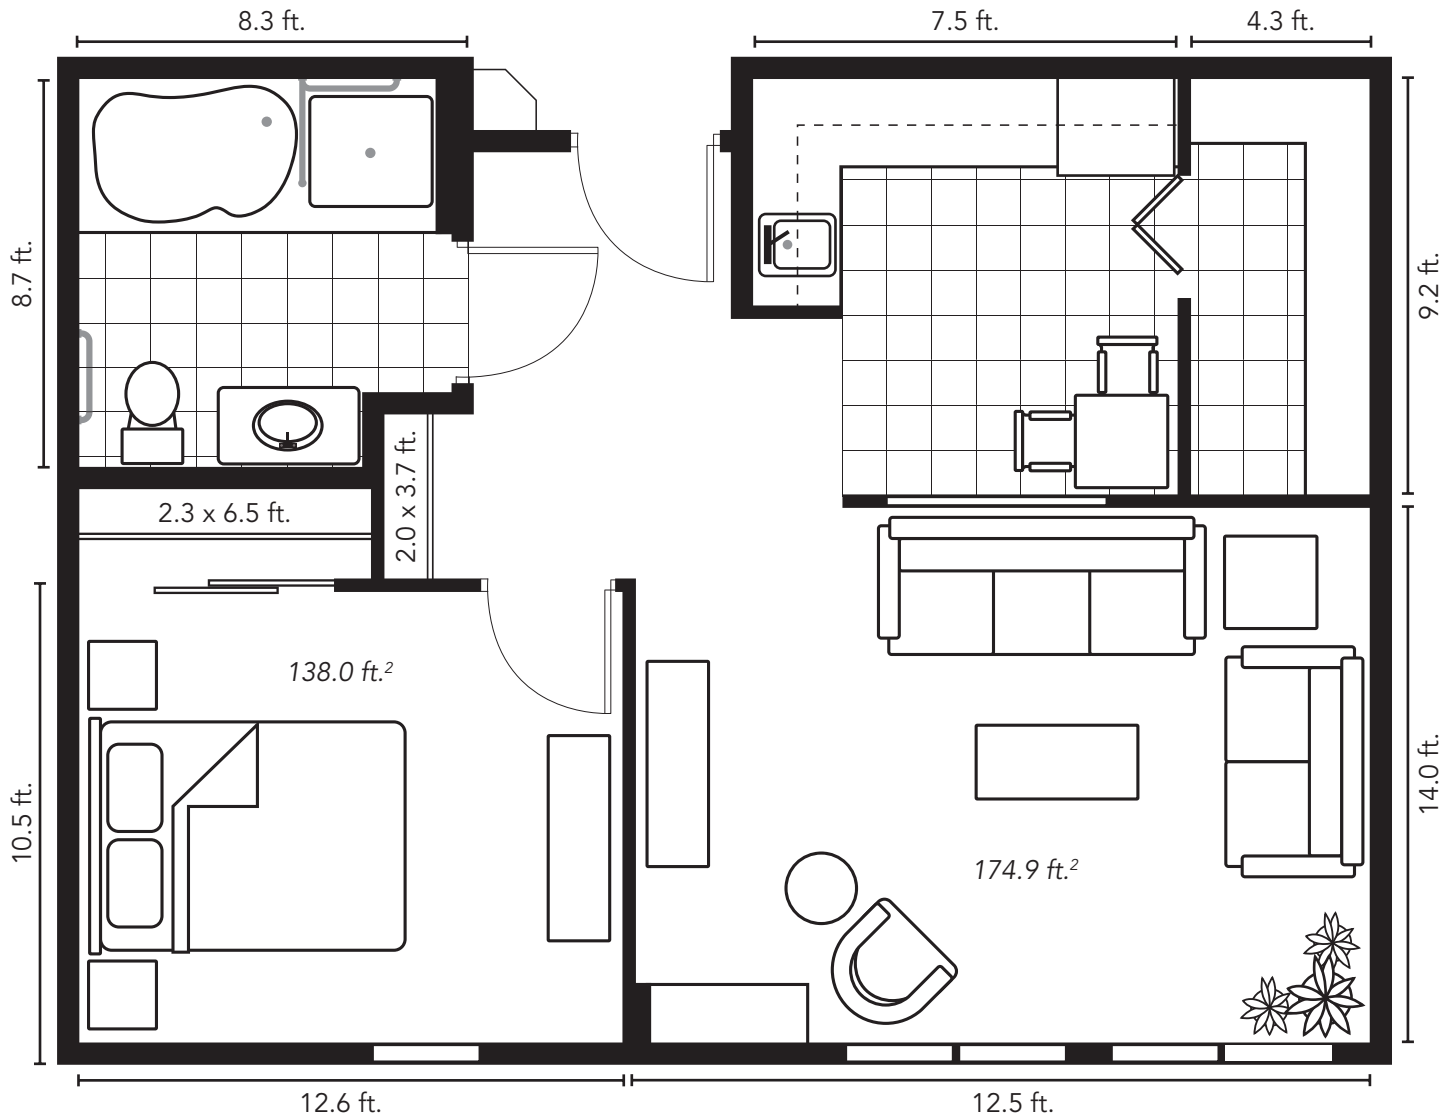

*Live Life Here.*

the **Tamarack**

Bedrooms: 1  
Square Footage: 654

*The Landing*  
at  
RIVERWOOD SQUARE

*Live Life Here*

Our largest one-bedroom units face north and boast a large living room with double-size floor to ceiling windows that fill the room with natural light. The Tamarack features a large 8'x8' bathroom with separate shower that is tastefully appointed with bathroom furnishings from the Debbie Travis design collection. The large kitchenette features exquisite cabinetry and modern stainless steel appliances, with storage in the large walk-in alcove and room for a breakfast nook.