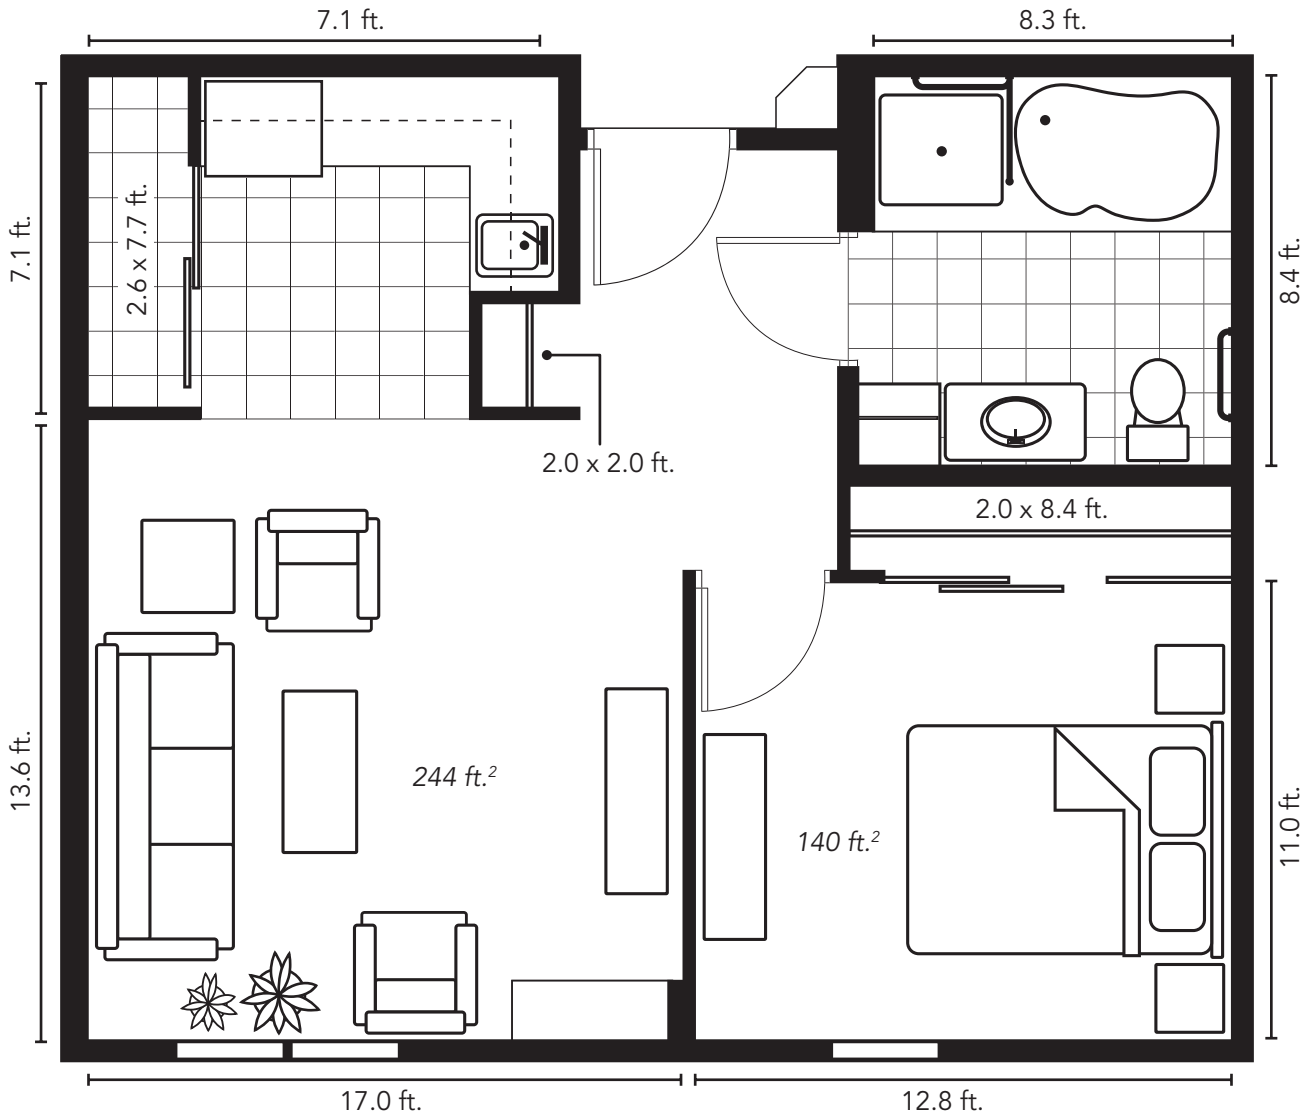

*Live Life Here.*

the **Oak**

Bedrooms: 1  
Square Footage: 580

*The Landing*  
at  
RIVERWOOD SQUARE

*Live Life Here*

Located in the east wing of the Landing, these large north- and south-facing one-bedroom units boast the large bathrooms and additional storage our units are known for and partial views of the Red River from selected units. The Oak features a large 8'x8' bathroom with separate shower that is tastefully appointed with bathroom furnishings from the Debbie Travis design collection. The roomy kitchenette features exquisite cabinetry, modern stainless steel appliances, and a large storage closet.