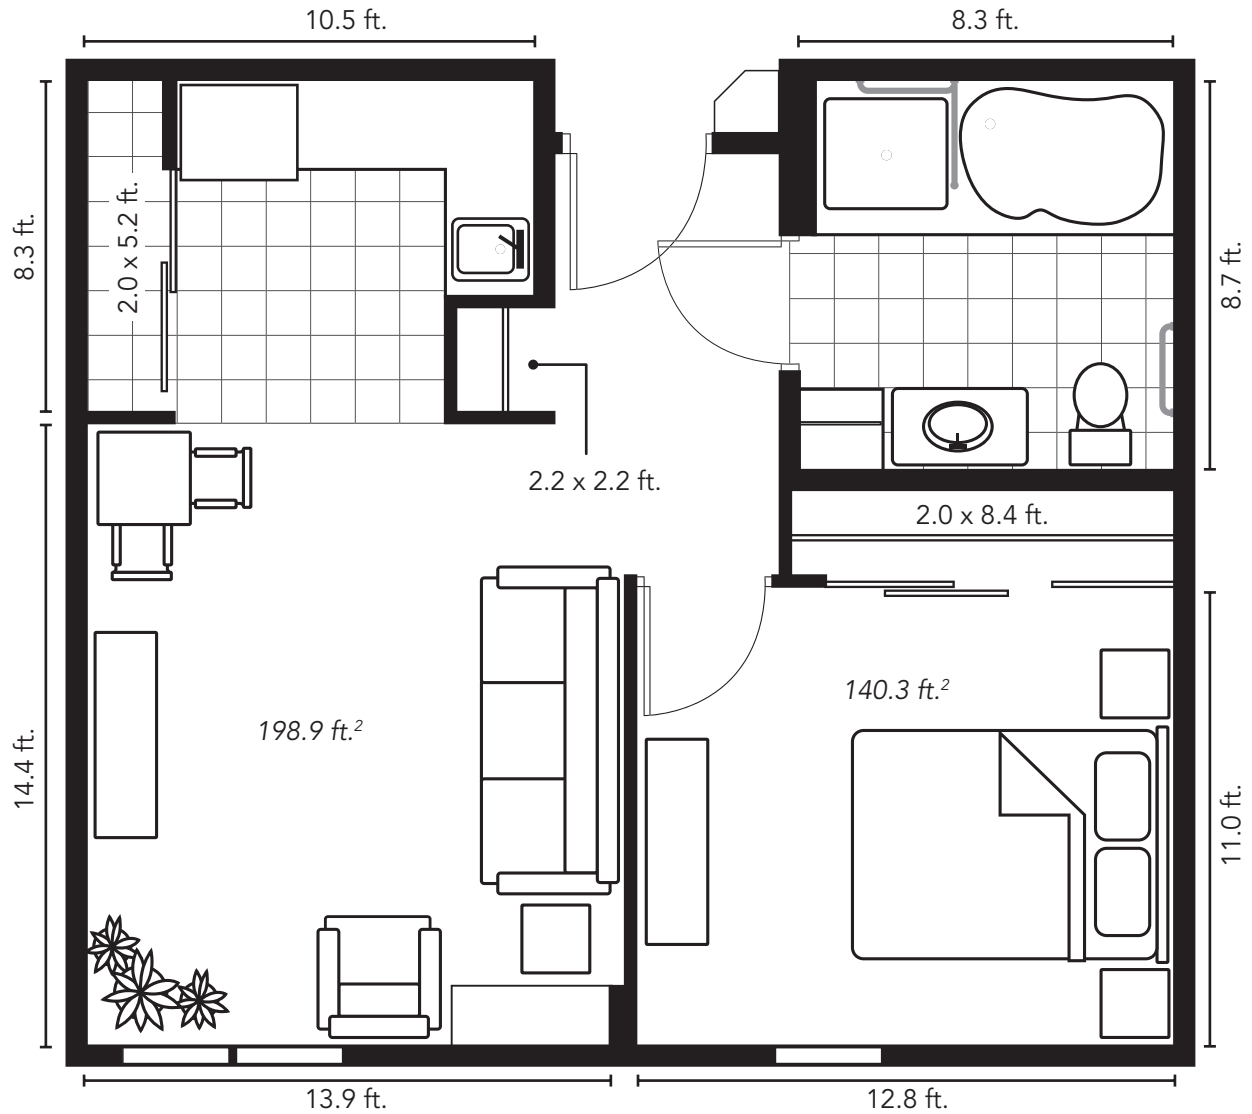

Live Life Here.

the Cedar

Bedrooms: 1
Square Footage: 552

The Landing
at
RIVERWOOD SQUARE

Live Life Here

Located in the west wing of the Landing, these north- and south-facing one-bedroom units have been planned to maximize space while retaining the large bathrooms and additional storage our units are known for. The Cedar features a large 8'x8' bathroom with separate shower that is tastefully appointed with bathroom furnishings from the Debbie Travis design collection. The roomy kitchenette features exquisite cabinetry, modern stainless steel appliances, and a large storage closet.