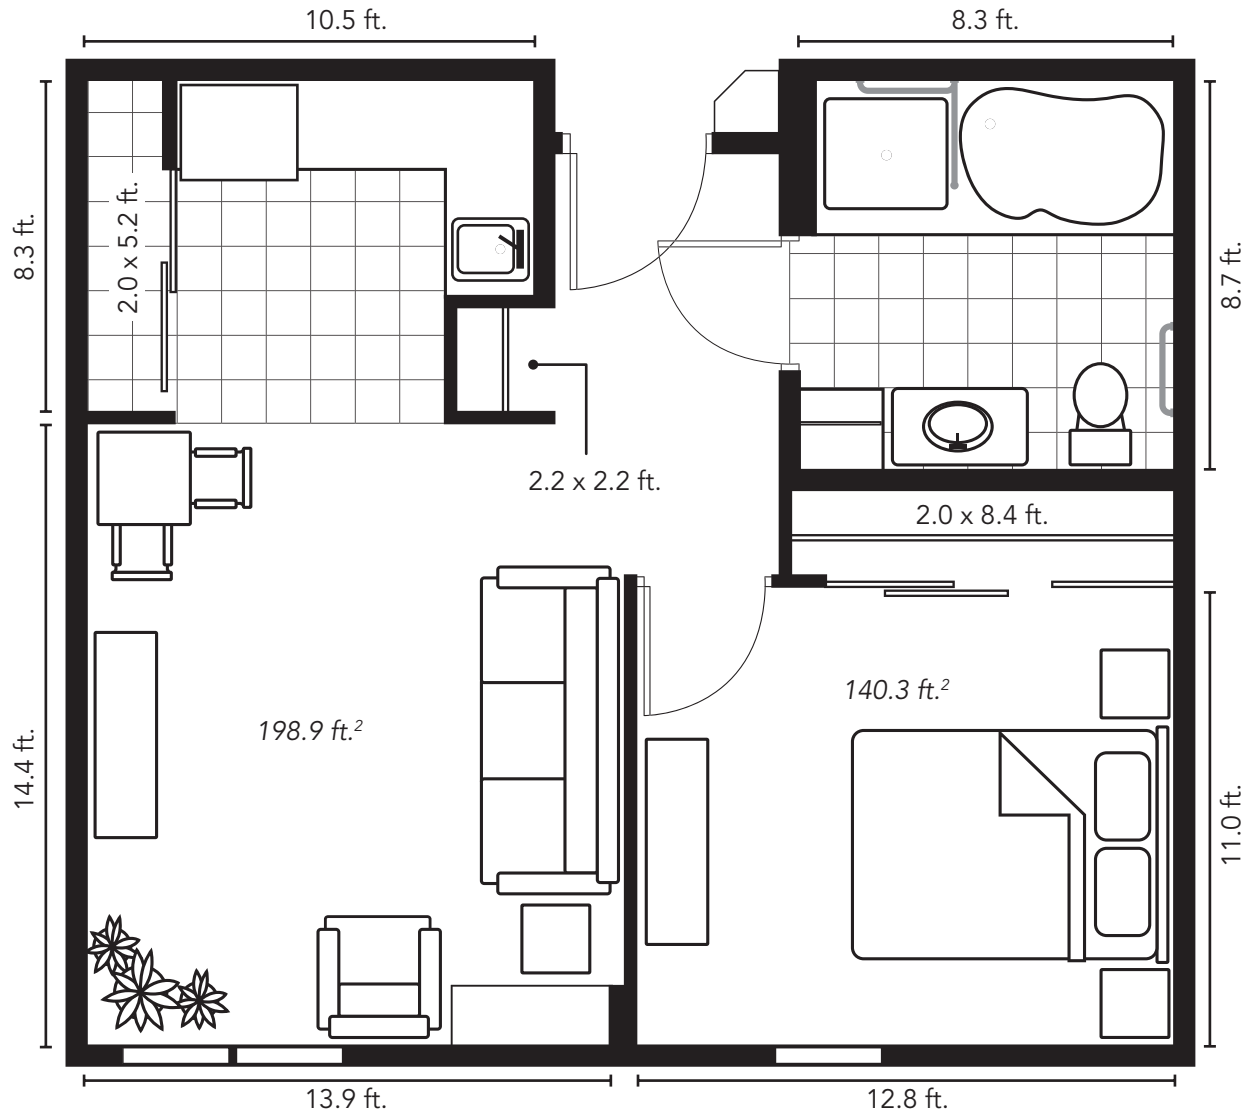

Live Life Here.

the Cedar

Bedrooms: 1
Square Footage: 552

The Landing
at
RIVERWOOD SQUARE

Live Life Here

Located in the west wing of the Landing, these north- and south-facing one-bedroom units have been planned to maximize space while retaining the large bathrooms and additional storage our units are known for. The Cedar features a large 8'x8' bathroom with separate shower that is tastefully appointed with bathroom furnishings from the Debbie Travis design collection. The roomy kitchenette features exquisite cabinetry, modern stainless steel appliances, and a large storage closet.