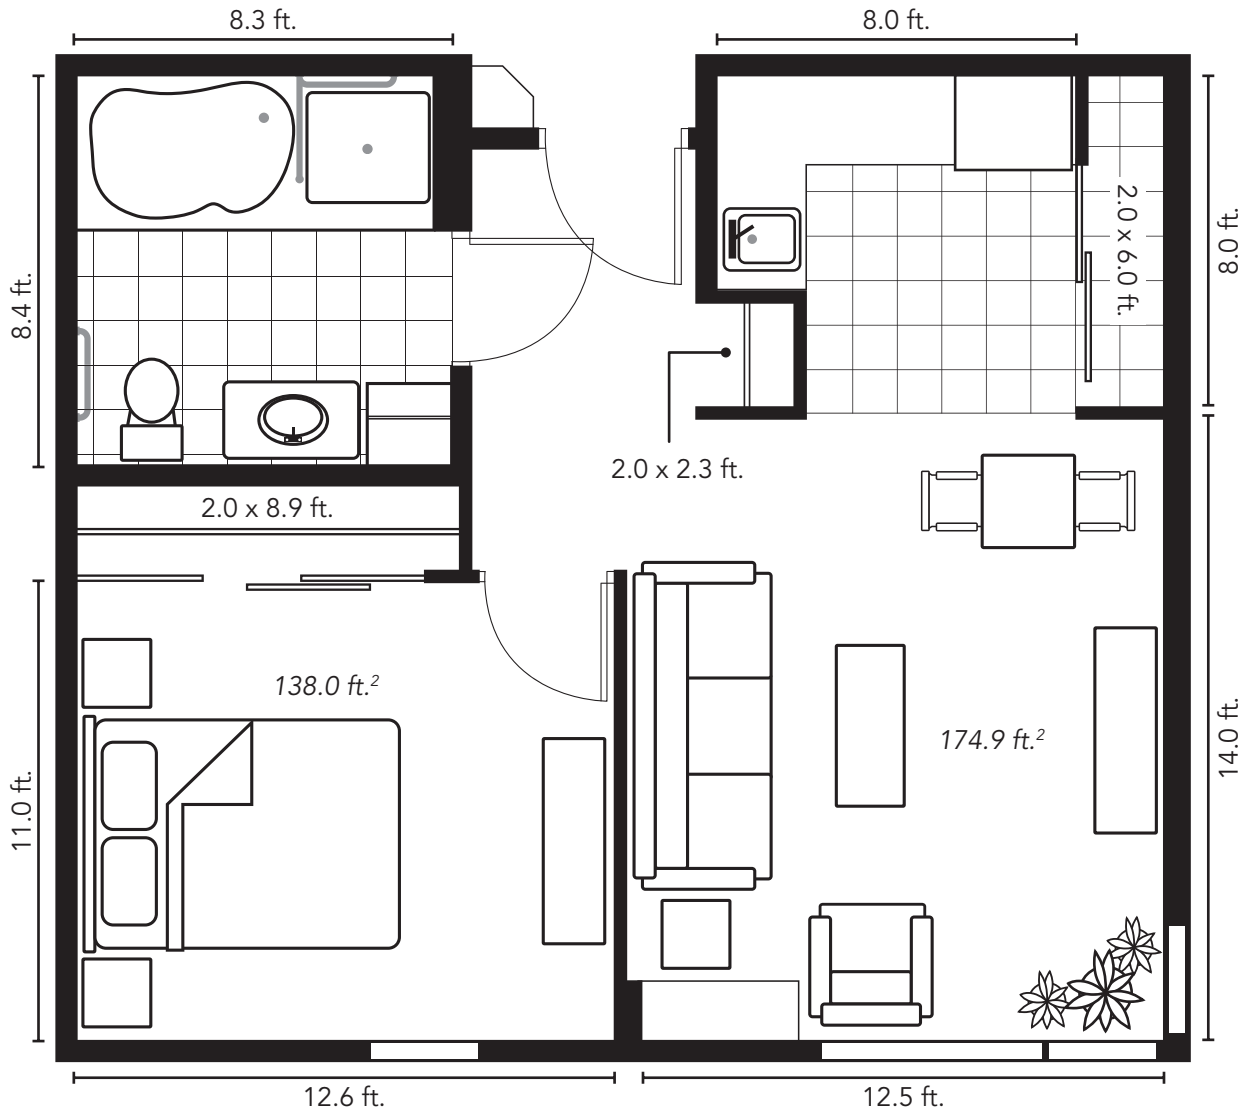

Live Life Here.

the Birch

Bedrooms: 1
Square Footage: 566

The Landing
at
RIVERWOOD SQUARE

Evening sunsets viewed from large floor to ceiling corner windows are the calling card of these one-bedroom units located in the west corners of the Landing. The Birch features a large 8'x8' bathroom with separate shower that is tastefully appointed with bathroom furnishings from the Debbie Travis design collection. The roomy kitchenette features exquisite cabinetry, modern stainless steel appliances, and a large storage closet.