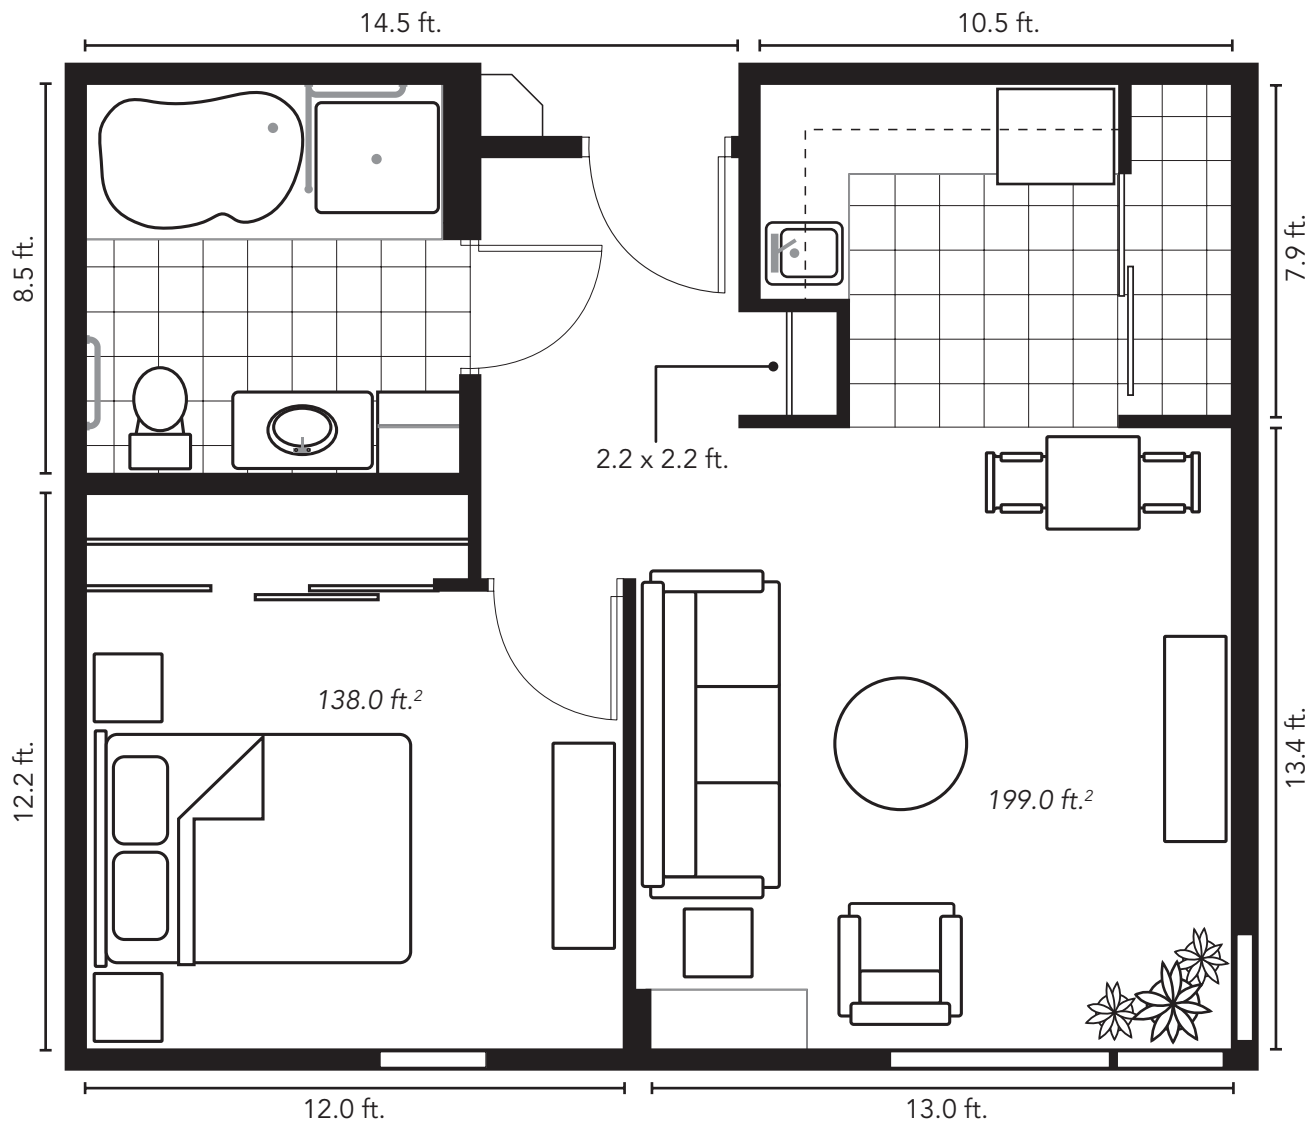

Live Life Here.

the **Aspen**

Bedrooms: 1
Square Footage: 594

The Landing
at
RIVERWOOD SQUARE

Live Life Here

Strategically located at corners of the Landing, these feature one-bedroom units boast large floor to ceiling corner windows to take in views of the Red River, St. Vital Park, or the bustle of the city. The Aspen features a large 8'x8' bathroom with separate shower that is tastefully appointed with bathroom furnishings from the Debbie Travis design collection. The roomy kitchenette features exquisite cabinetry, modern stainless steel appliances, and a large storage closet.