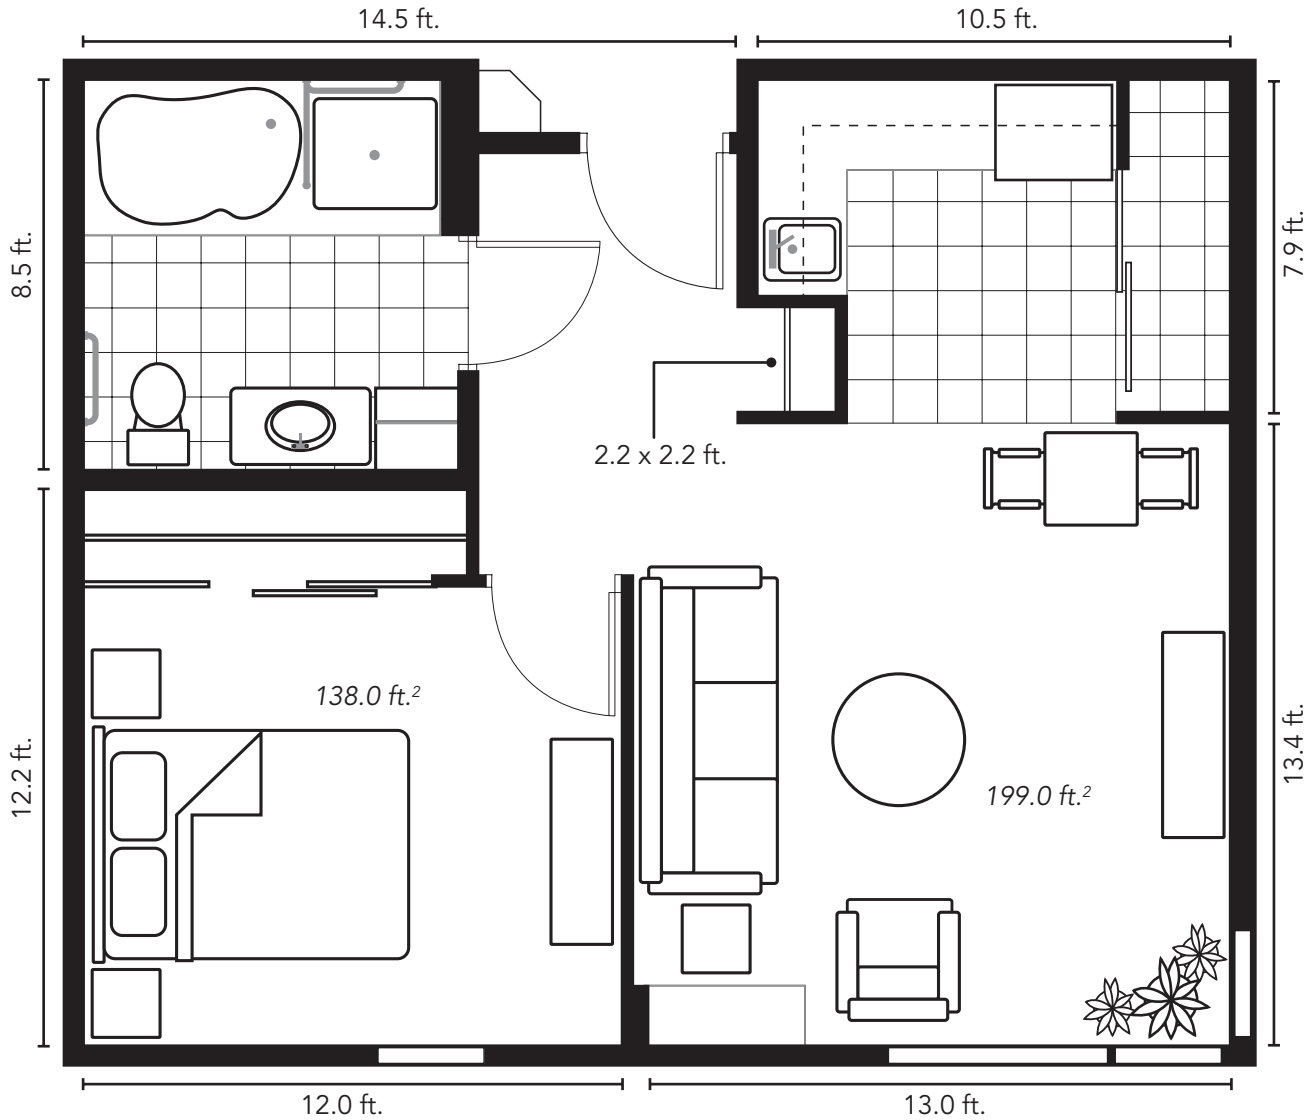

Live Life Here.

the **Aspen**

Bedrooms: 1
Square Footage: 594

The Landing
at
RIVERWOOD SQUARE

Live Life Here

Strategically located at corners of the Landing, these feature one-bedroom units boast large floor to ceiling corner windows to take in views of the Red River, St. Vital Park, or the bustle of the city. The Aspen features a large 8'x8' bathroom with separate shower that is tastefully appointed with bathroom furnishings from the Debbie Travis design collection. The roomy kitchenette features exquisite cabinetry, modern stainless steel appliances, and a large storage closet.