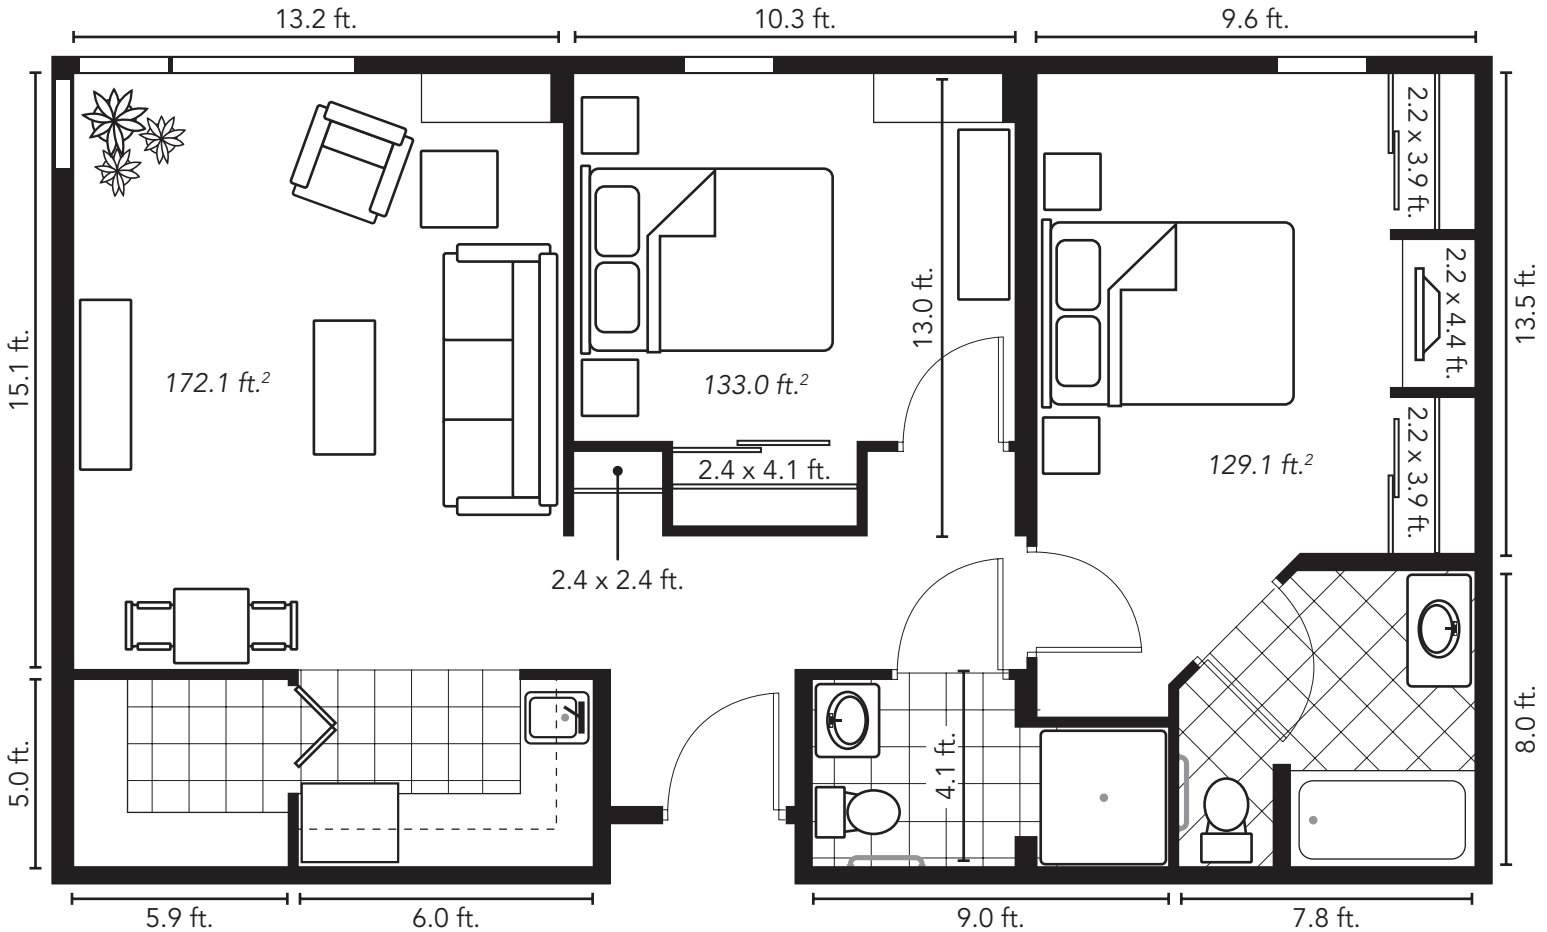

## the Maple

Bedrooms: 2  
Square Footage: 875

*The Landing*  
at  
RIVERWOOD SQUARE

*Live Life Here*

These luxurious two-bedroom corner units face south, with views of the Red River and St.Vital park from the large floor to ceiling corner windows in the living room. The Maple master suite features an ensuite with bath and two closets separated by a television alcove. Both bathrooms are tastefully appointed with furnishings from the Debbie Travis design collection. The roomy kitchenette features exquisite cabinetry and modern stainless steel appliances, with storage in the large walk-in alcove and room for a breakfast nook.