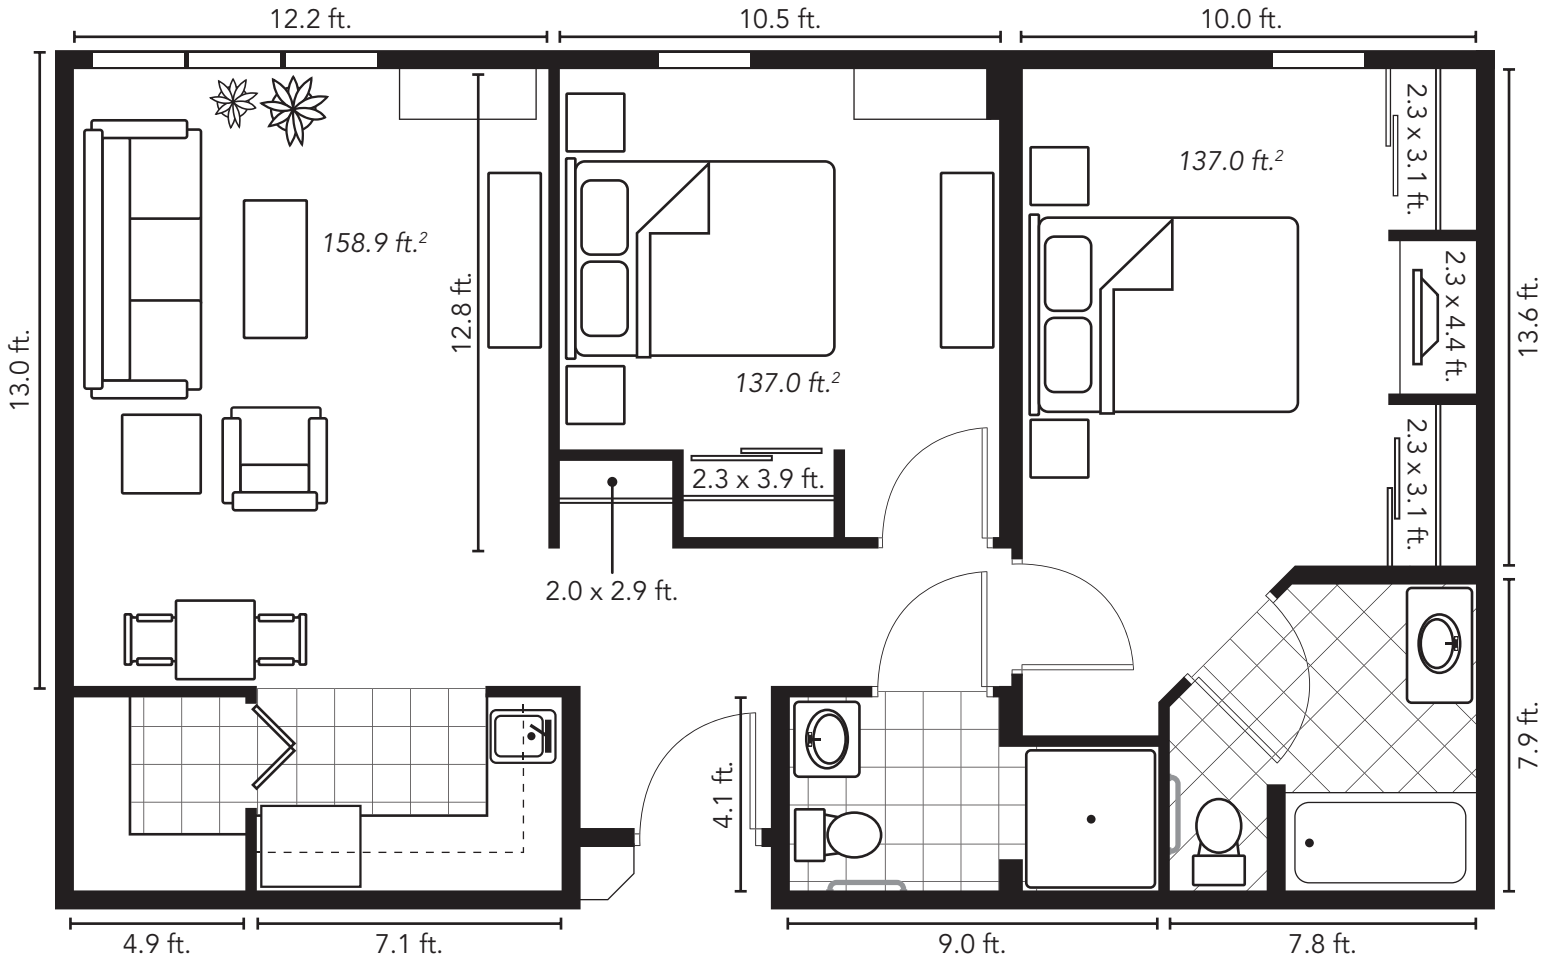

Live Life Here.

the **Cottonwood**

Bedrooms: 2
Square Footage: 832

The Landing
at
RIVERWOOD SQUARE

Live Life Here

It only seemed natural to name these south facing luxurious two-bedroom units after one of the most majestic trees to be found on the banks of the Red River. The Cottonwood's master suite features an ensuite with bath and two closets separated by a television alcove. Both bathrooms are tastefully appointed with furnishings from the Debbie Travis design collection. The roomy kitchenette features exquisite cabinetry and modern stainless steel appliances, with storage in the large walk-in alcove and room for a breakfast nook.